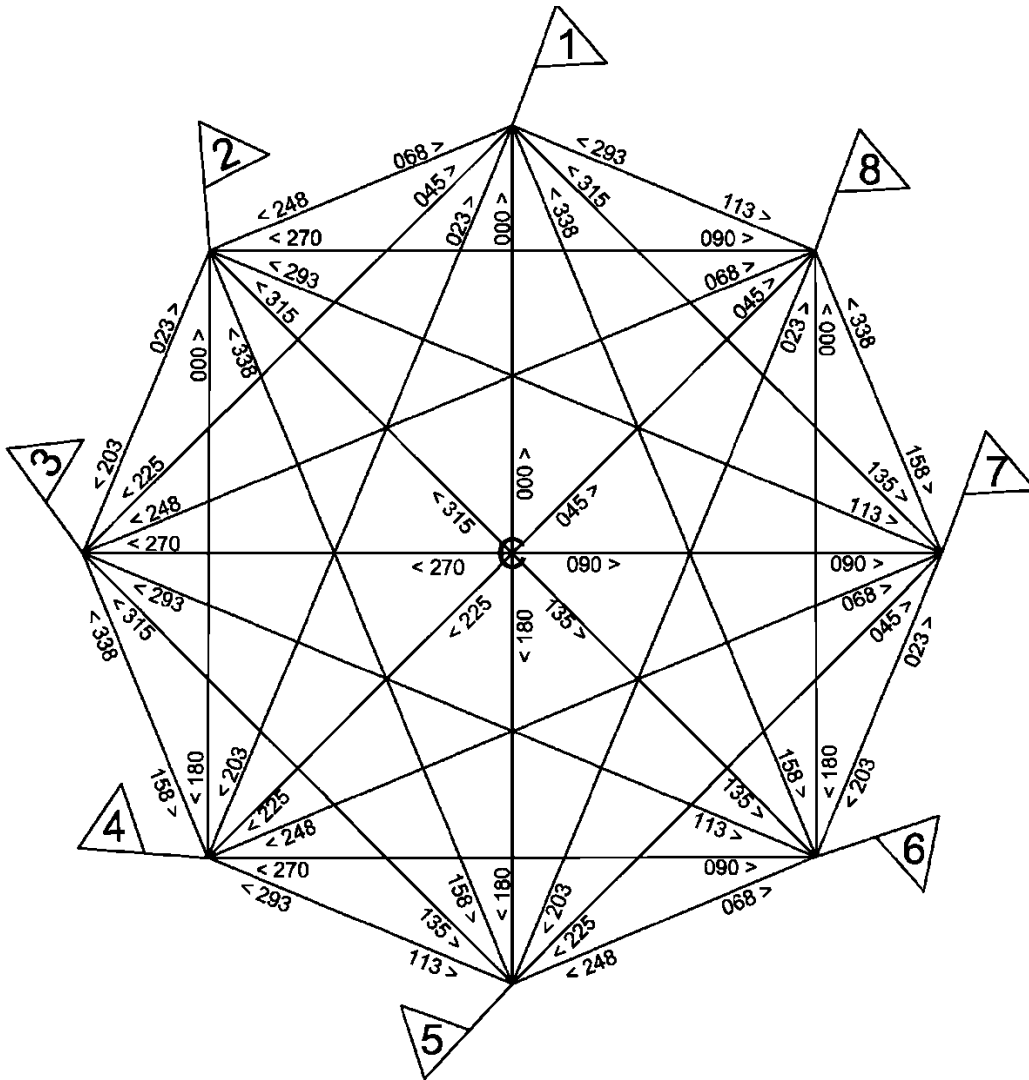

Addendum C: YYC-NOLSC Olympic Circle Diagram

		DISTANCE TABLE (Nautical Miles)							
To From	C	1	2	3	4	5	6	7	8
C	-	0.50	0.50	0.50	0.50	0.50	0.50	0.50	0.50
1	0.50	-	0.38	0.71	0.92	1.00	0.92	0.71	0.38
2	0.50	0.38	-	0.38	0.71	0.92	1.00	0.92	0.71
3	0.50	0.71	0.38	-	0.38	0.71	0.92	1.00	0.92
4	0.50	0.92	0.71	0.38	-	0.38	0.71	0.92	1.00
5	0.50	1.00	0.92	0.71	0.38	-	0.38	0.71	0.92
6	0.50	0.92	1.00	0.92	0.71	0.38	-	0.38	0.71
7	0.50	0.71	0.92	1.00	0.92	0.71	0.38	-	0.38
8	0.50	0.38	0.71	0.92	1.00	0.92	0.71	0.38	-

Inaccuracies in the above bearings or distances will not be grounds for redress.