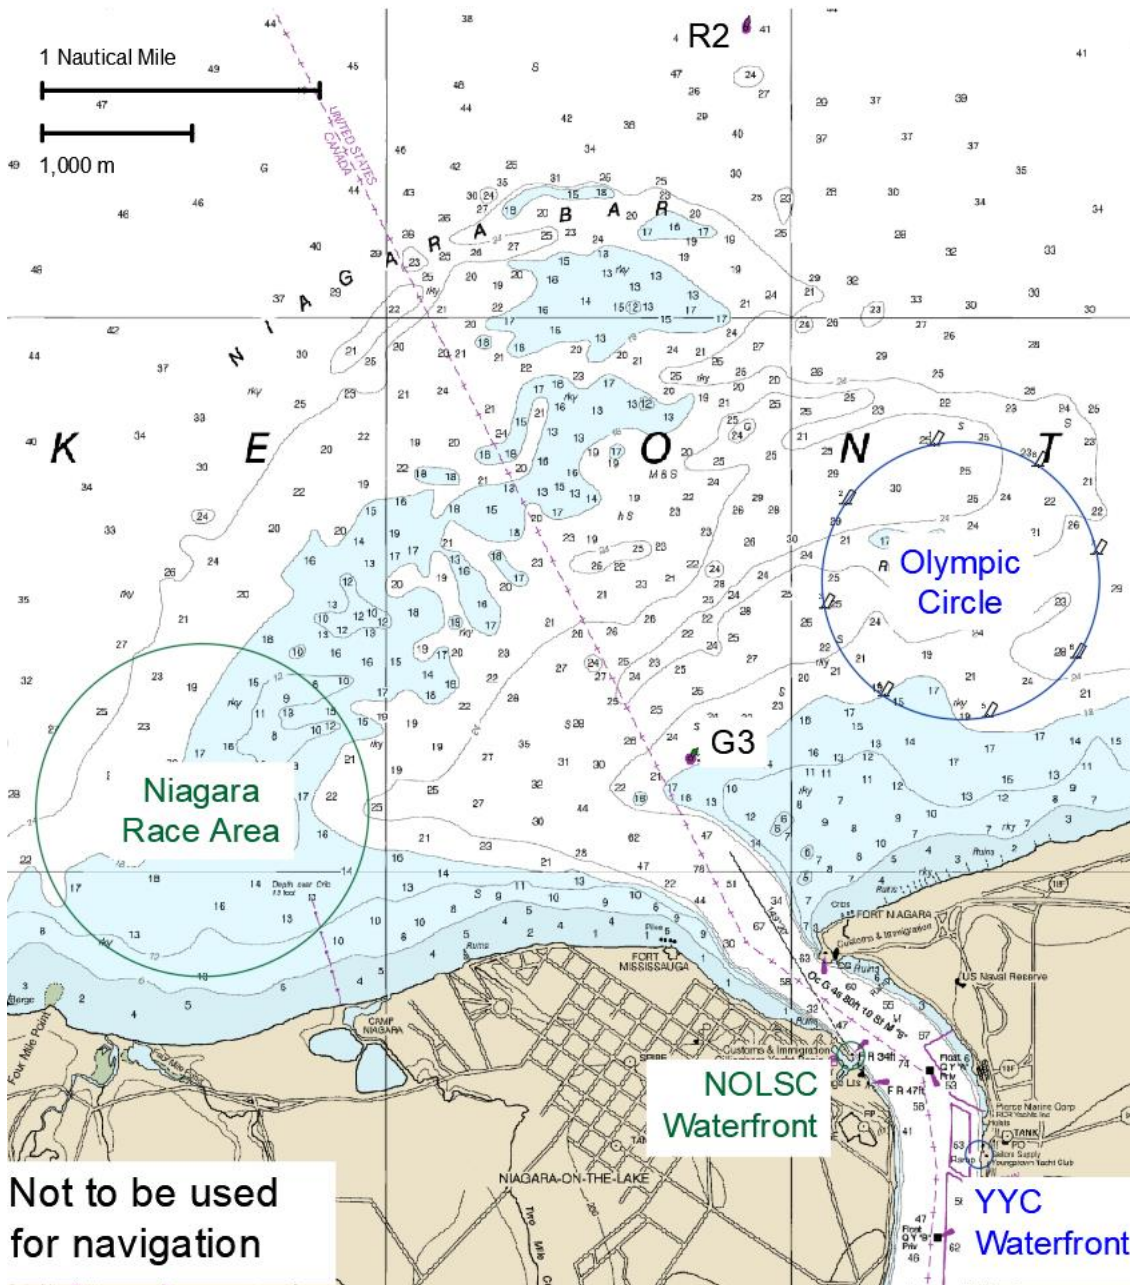

Addendum B Race Areas