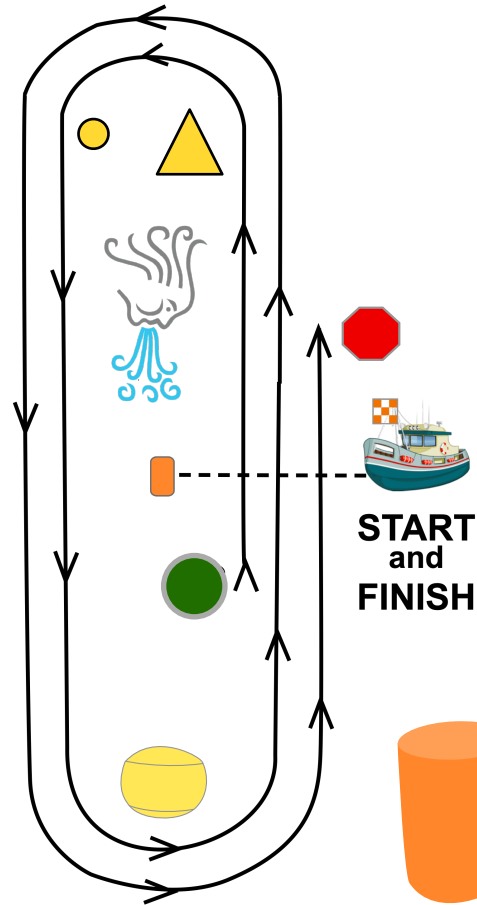

MELGES 24 2024 COURSE SHEET

WNR SAILING INSTRUCTIONS, ATTACHMENT A

1

Four Leg
Windward/
Leeward,
Downwind
Finish

2

Mid-Course
Start,
Four Leg
Windward/
Leeward,
Upwind
Finish

START/
FINISH

“OMAHA” SIGNAL for
Alternative Course Selection
from the following marks:

Y - Yacht Club - Club Mark

B - Bryant Park - Club Mark

S - Sandpit - Club Mark

R - Red 8 Government Mark

T - Orange Inflatable Tetrahedron

G - Green Inflatable Tetrahedron

K - Yellow Inflatable Tetrahedron

C - Orange Inflatable Ball

X - Orange Inflatable Cylinder

START/FINISH PIN
ALL CLASSES

WINDWARD MARK
MELGES 24

LEEWARD MARK/GATES
MELGES 24

OFFSET MARK
MELGES 24

SECTION FLAGS:

MELGES
24

PHRF
A & B

Schedule:

JUNE 19

JULY 17

AUGUST 14

SEPTEMBER 18

START and FINISH

START/FINISH PIN
Sprint Series

WINDWARD MARK
Sprint Series