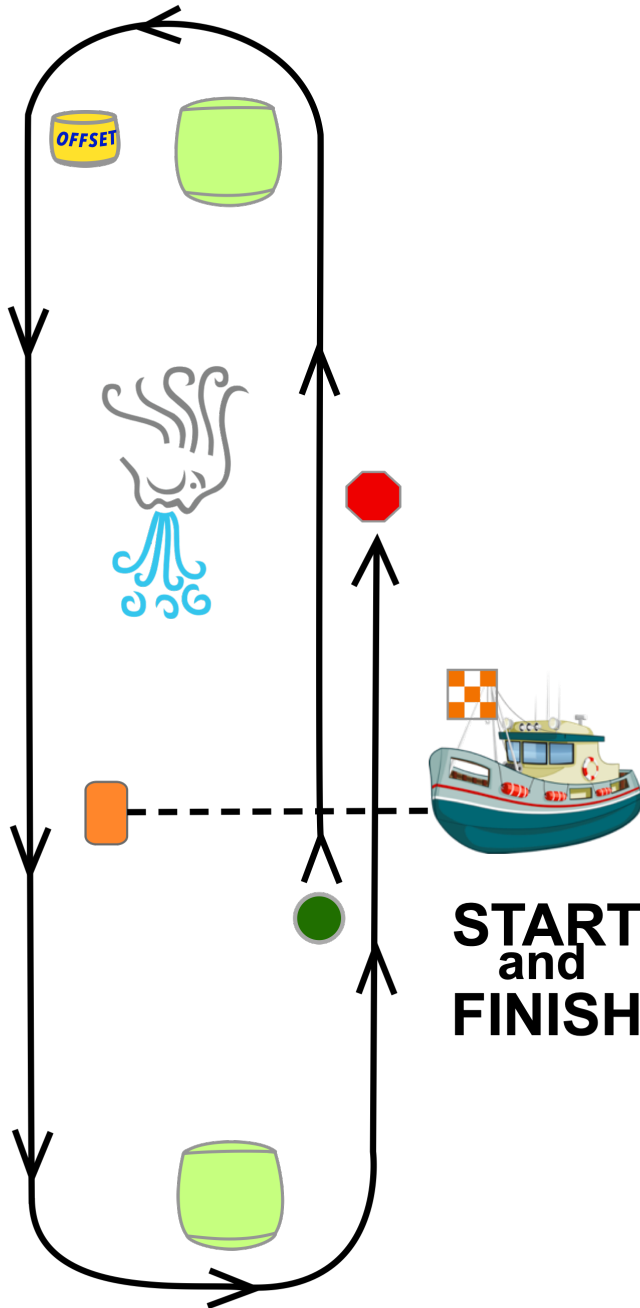

MELGES 24 2024 COURSE SHEET

WNR SAILING INSTRUCTIONS, ATTACHMENT A

1

Four Leg
Windward/
Leeward,
Downwind
Finish

2

Mid-Course
Start,
Four Leg
Windward/
Leeward,
Upwind
Finish

START/
FINISH

“OMAHA” SIGNAL for
Alternative Course Selection
from the following marks:

X - Orange Inflatable Cylinder

START/FINISH PIN
ALL CLASSES

WINDWARD MARK
MELGES 24

LEEWARD MARK/GATES
MELGES 24

OFFSET MARK
MELGES 24

SECTION FLAGS:

MELGES
24

PHRF
A & B

PHRF
C & JAM

MELGES 24 2024 COURSE SHEET

SPRINT SERIES SAILING INSTRUCTIONS, ATTACHMENT A

S

SPRINT

2024 SPRINT SERIES

Earliest First Warning Signal:
1710 hrs

No Race Started After
1740 hrs