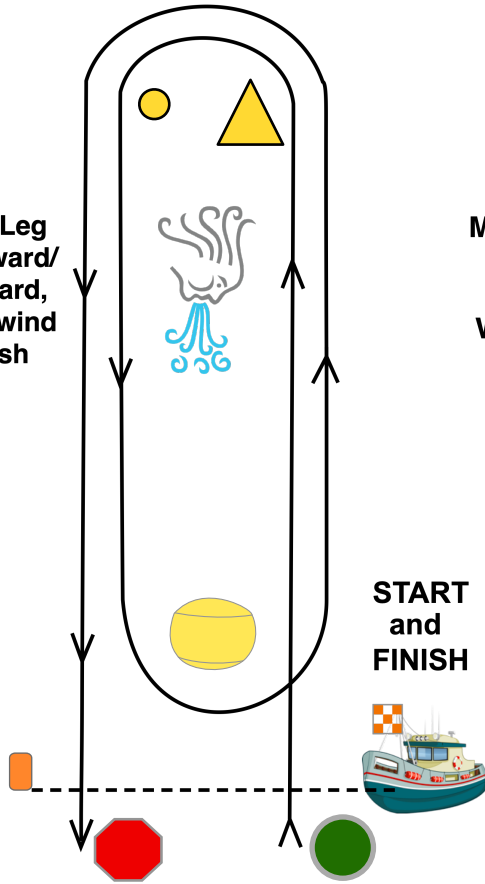

MELGES 24 2024 COURSE SHEET

WNR SAILING INSTRUCTIONS, ATTACHMENT A

1

Four Leg
Windward/
Leeward,
Downwind
Finish

2

Mid-Course
Start,
Four Leg
Windward/
Leeward,
Upwind
Finish

START/
FINISH

“OMAHA” SIGNAL for
Alternative Course Selection
from the following marks:

Y - Yacht Club - Club Mark

B - Bryant Park - Club Mark

S - Sandpit - Club Mark

R - Red 8 Government Mark

T - Orange Inflatable Tetrahedron

G - Green Inflatable Tetrahedron

K - Yellow Inflatable Tetrahedron

C - Orange Inflatable Ball

X - Orange Inflatable Cylinder

START/FINISH PIN
ALL CLASSES

WINDWARD MARK
MELGES 24

LEEWARD MARK/GATES
MELGES 24

OFFSET MARK
MELGES 24

SECTION FLAGS:

MELGES
24

PHRF
A & B

PHRF
C & JAM

MELGES 24 2024 COURSE SHEET

SPRINT SERIES SAILING INSTRUCTIONS, ATTACHMENT A

S

SPRINT

2024 SPRINT SERIES

Earliest First Warning Signal:
1710 hrs

No Race Started After
1740 hrs