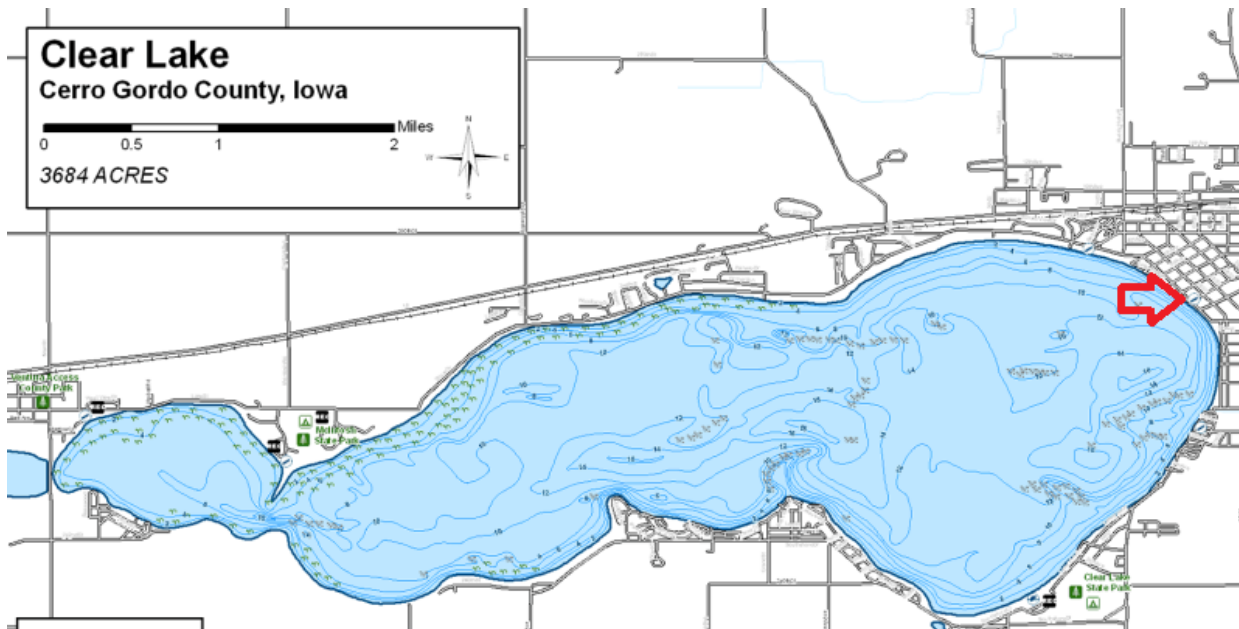

Emergency Safety Plan for Clear Lake Yacht Club

641-357-8001

For a medical emergency, dial 911

To meet first responders, proceed to the Clear Lake Yacht Club, 103 Main Ave, Clear Lake, IA

Nearest Emergency Room is MercyOne North Iowa, 1000 4th St SW, Mason City, IA

First aid kits are available in the kitchen at the yacht club and on the Race Committee boats.

For Refuge, proceed to the nearest dock and tie up. In Iowa, all docks can be used for refuge.