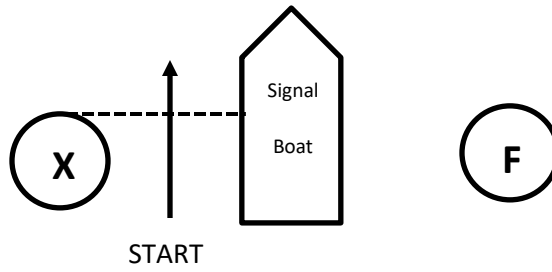

W = White Rock 'R2'

Gate GS/GP will be designated as 'G' on the course board