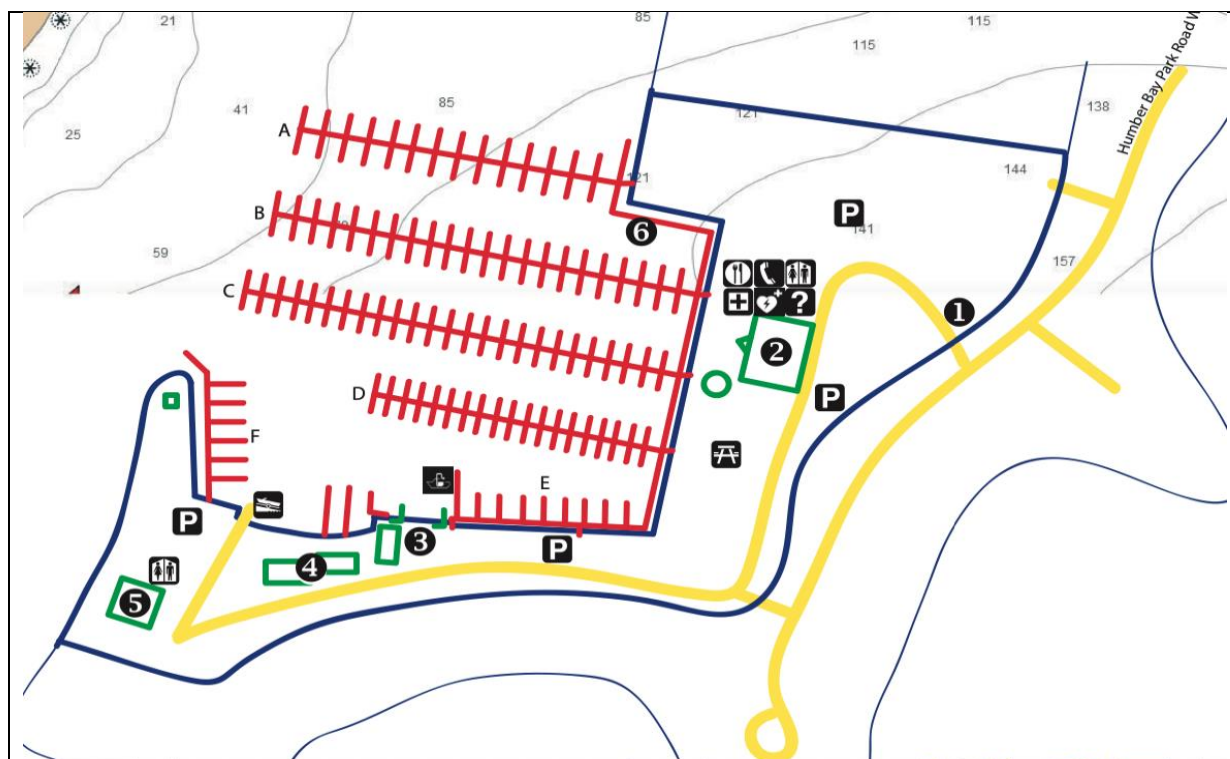

We are a self-help club.

Visiting by Car

- Intersection of Lakeshore Blvd West and Park Lawn Road
- EYC is located at the end of Humber Bay Park Road
- A specific event gate code for access to the club to be provided at registration.

Visiting by Public Transit

- Take TTC Streetcar 501 Queen Street or 508 Lakeshore to the first stop west of Park Lawn Road or Lakeshore Blvd West.
- From Lakeshore Blvd, walk to the end of Humber Bay Park Road

MAP OF EYC FACILITIES

1. Main Gate Entrance
2. Club house & Office
3. Cranes & Pump out
4. Junior Sail
5. Dry Sail
6. Visitor Dock

	Office		Kitchen
	First Aid		Picnic Table
	Automatic External Defibrillator		Parking
	Washroom		Launch Ramp – Club boats only
	Public Telephone		Pump Out

Competitor's boats may be stored in marked locations in the dry sail and junior sail areas and on the launch beach.

Coach boats may be moored between D & E docks, C & D docks, B & C docks.

VISITOR BOAT LAUNCH RAMP