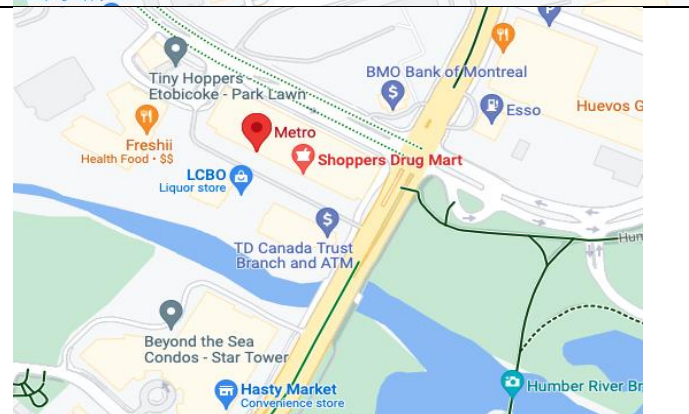

We are a self-help club.

Visiting by Car

- Intersection of Lakeshore Blvd West and Park Lawn Road
- EYC is located at the end of Humber Bay Park Road
- A specific event gate code for access to the club to be provided at registration.

Visiting by Public Transit

- Take TTC Streetcar 501 Queen Street or 508 Lakeshore to the first stop west of Park Lawn Road or Lakeshore Blvd West.
- From Lakeshore Blvd, walk to the end of Humber Bay Park Road

HUMBER BAY PARK BOAT RAMP

225 Humber Bay Park Rd West
Etobicoke ON M8V 3X7

The launch ramp is VERY busy on weekends.
Please launch your boats early.

Please park your car and trailer at EYC.

Boats may also be launched using the club's crane located near the pump out dock.

LOCAL SERVICES

CHANDLERY

Fogh Marine
901 Oxford Street
Etobicoke ON M8Z 5T1

416-251-0384

PARK LAWN & LAKESHORE

Metro
Shoppers Drug Mart
LCBO
TD Canada Trust
Bank of Montreal
ESSO gas station

HEALTH SERVICES