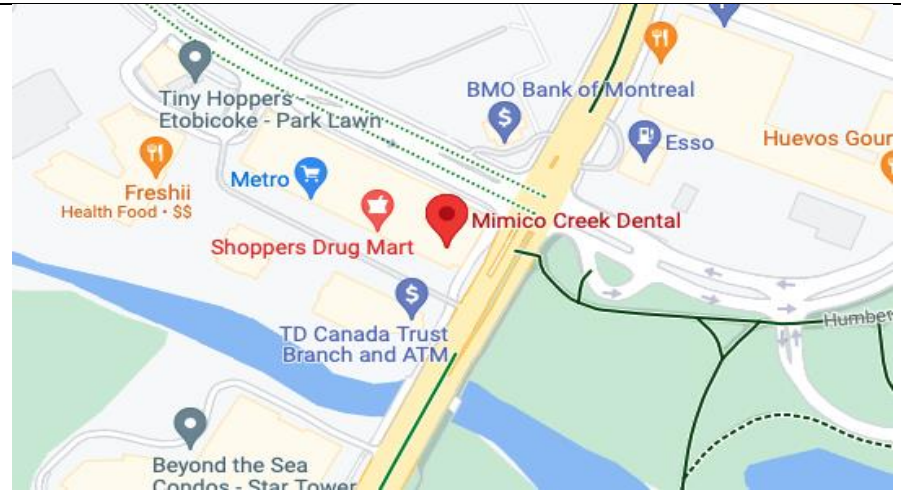

MIMICO CREEK DENTAL

2198 Lake Shore Blvd West
Etobicoke ON M8VV 0E3

416-259-0020