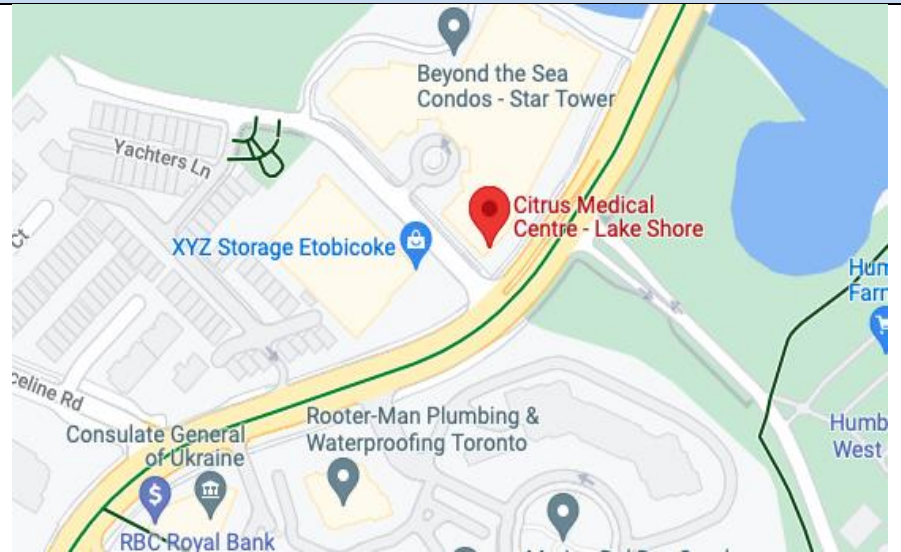

HEALTH SERVICES

CITRUS MEDICAL CENTRE

2240 Lake Shore Blvd West
#107
Toronto ON M6K 3R1

416-800-6500