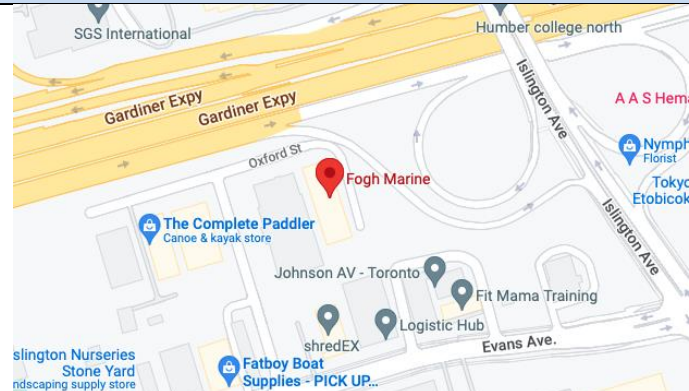

LOCAL SERVICES

CHANDLERY

Fogh Marine
901 Oxford Street
Etobicoke ON M8Z 5T1

416-251-0384