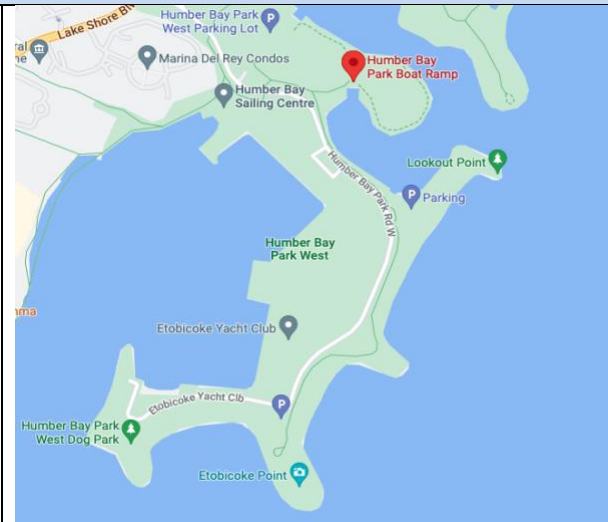

We are a self-help club.

Visiting by Car

- Intersection of Lakeshore Blvd West and Park Lawn Road
- EYC is located at the end of Humber Bay Park Road
- A specific event gate code for access to the club to be provided at registration.

Visiting by Public Transit

- Take TTC Streetcar 501 Queen Street or 508 Lakeshore to the first stop west of Park Lawn Road or Lakeshore Blvd West.
- From Lakeshore Blvd, walk to the end of Humber Bay Park Road

Competitor's boats may be stored in marked locations in the dry sail and junior sail areas and on the launch beach.

Coach boats may be moored between D & E docks, C & D docks, B & C docks.

VISITOR BOAT LAUNCH RAMP

HUMBER BAY PARK BOAT RAMP

225 Humber Bay Park Rd West
Etobicoke ON M8V 3X7

The launch ramp is VERY busy on weekends.
Please launch your boats early.

Please park your car and trailer at EYC.

Boats may also be launched using the club's crane located near the pump out dock.