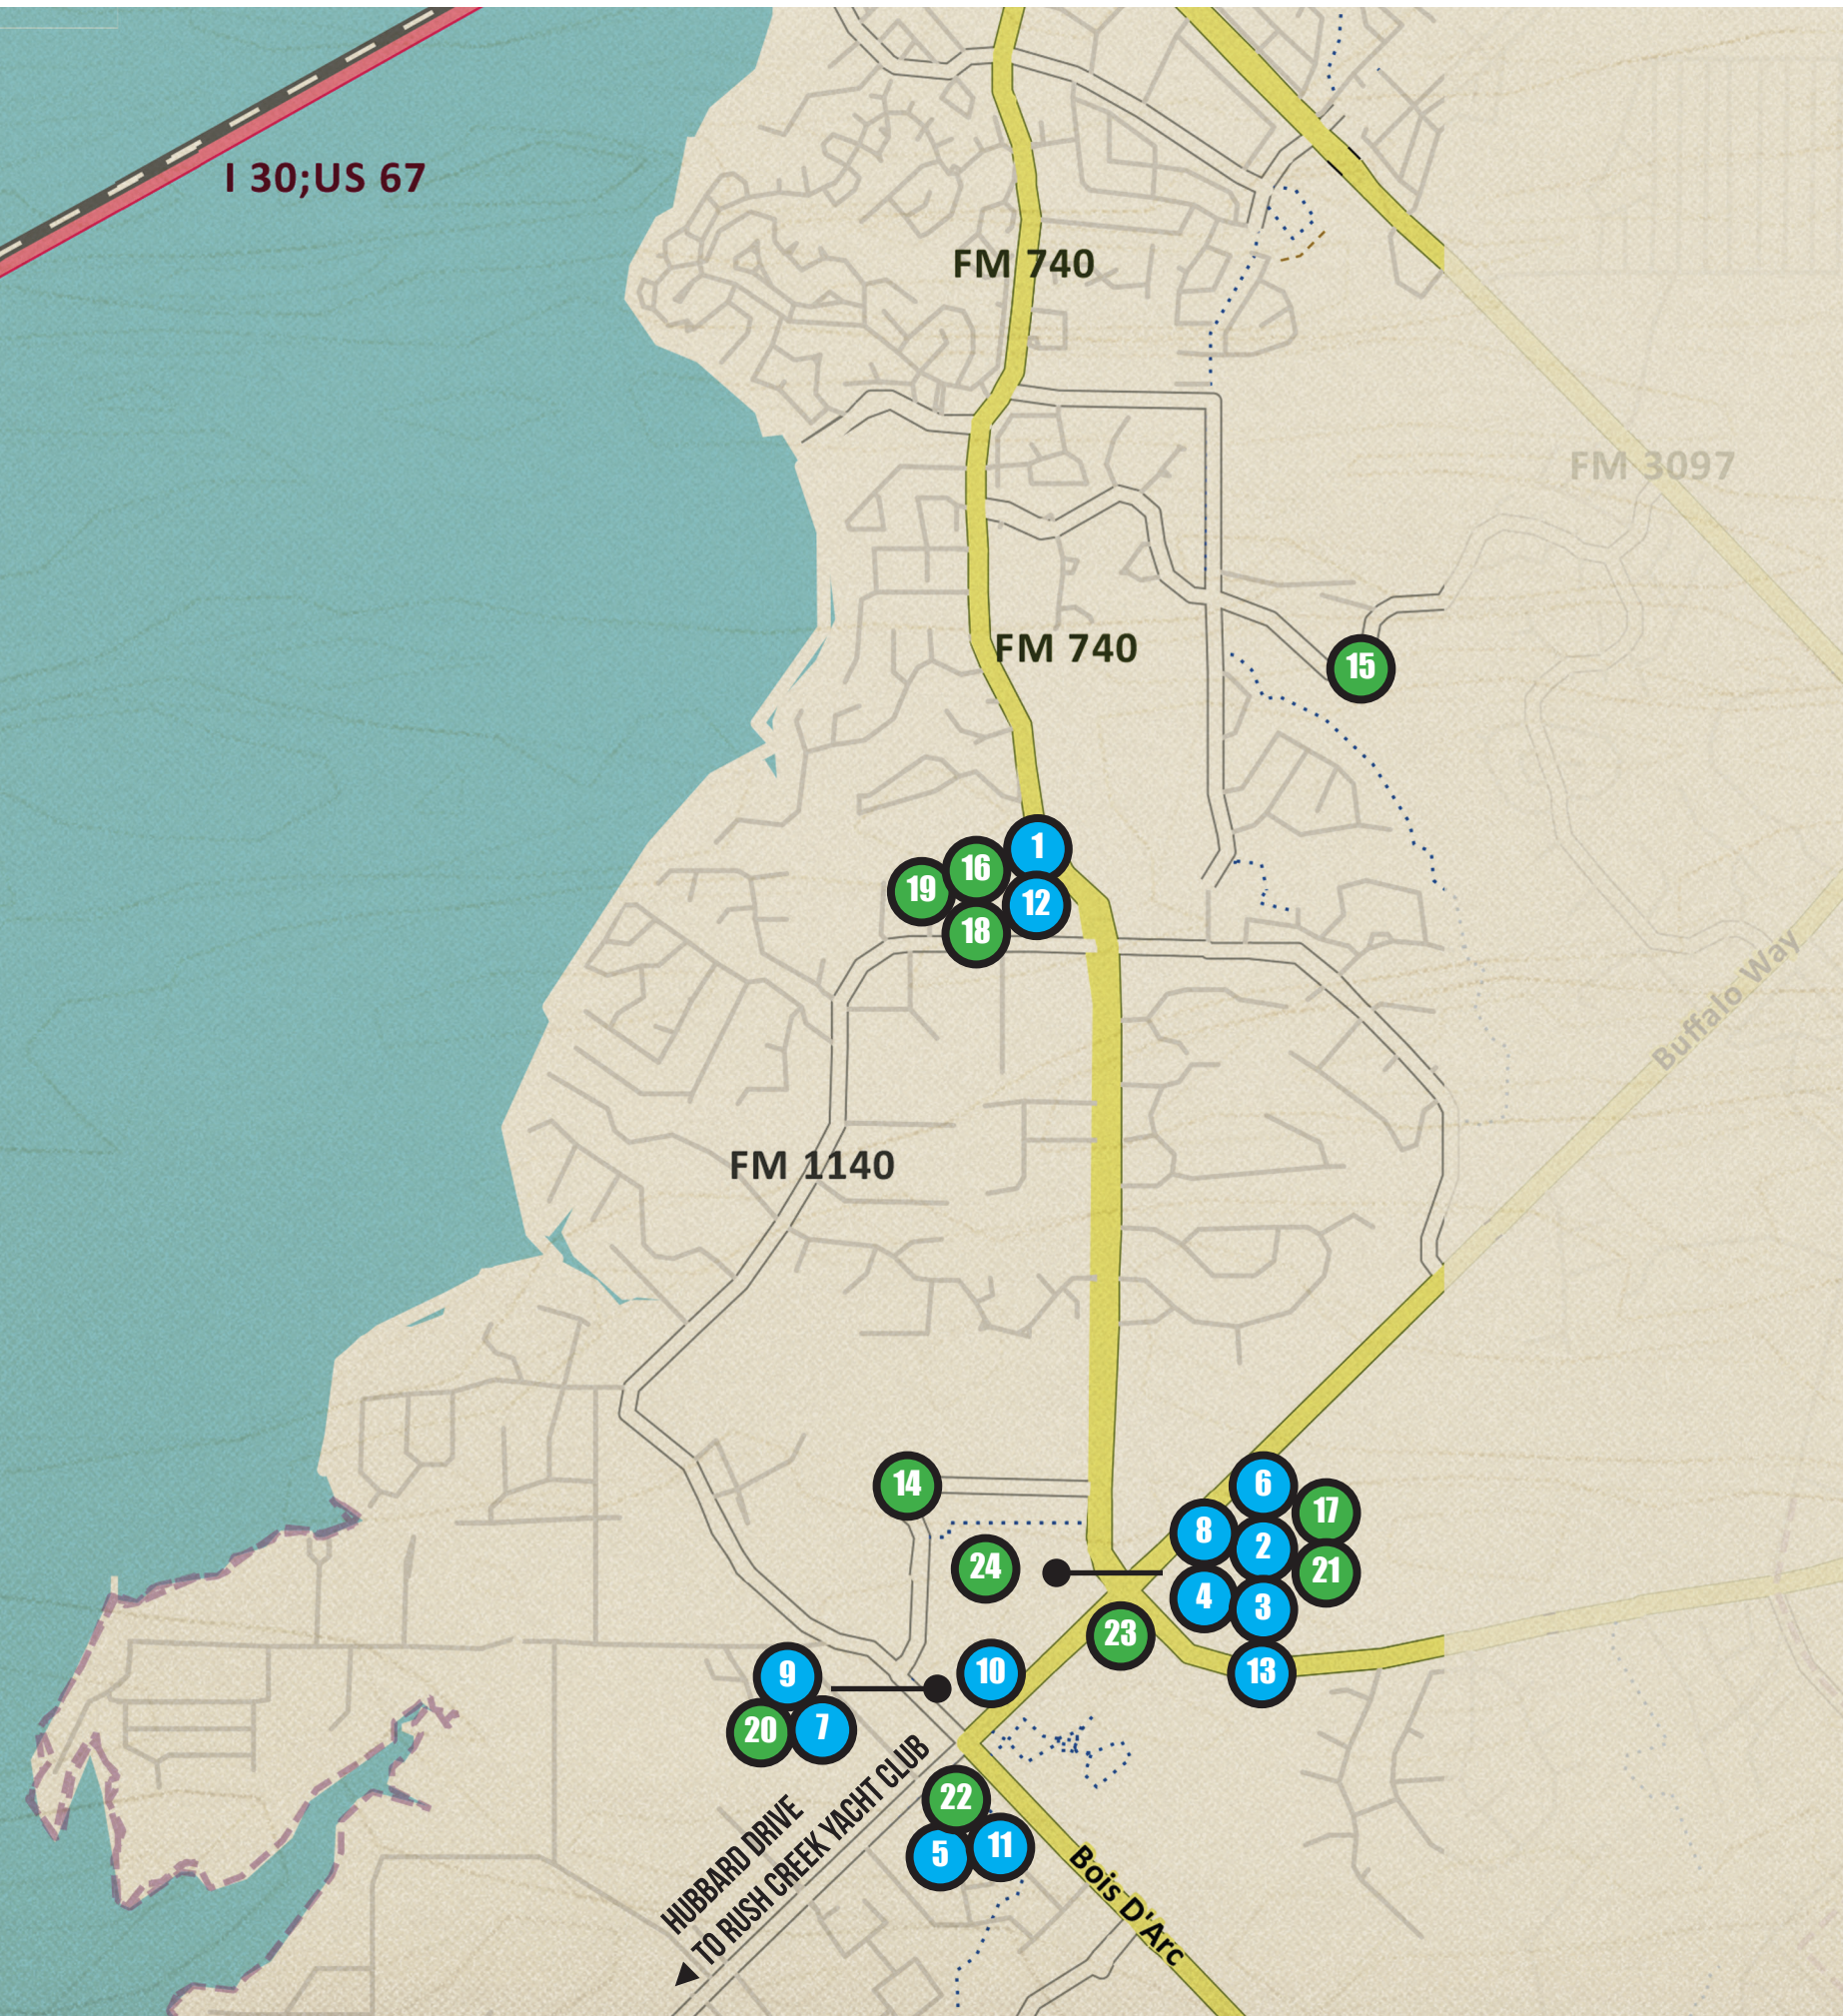

BUSINESS & SERVICES DIRECTORY

RESTAURANTS

- **1** 5013 COFFEE
  4210 RIDGE RD #101, HEATH, TX 75032
  972-722-3344 | 5013COFFEE.COM
- **2** BLUE KOI JAPANESE BISTRO
  537 LAURENCE DR, HEATH, TX 75032
  469-338-5075 | BLUEKOITX.COM
- **3** DONUT SUPREME
  531 LAURENCE DR, HEATH, TX 75032
  469-338-5198
- **4** GIANNI'S ITALIAN BISTRO
  465 LAURENCE DR, HEATH, TX 75032
  469-338-5093 | GIANNISHEATHTX.COM
- **5** HAWK DONUTS
  217 HUBBARD DR, HEATH, TX 75032
  (972) 757-0998 | FB @HAWKDONUTS
- **6** HEATH BOBA TEA & DESSERTS
  531 LAURENCE DR, HEATH, TX 75032
  469-338-5287
- **7** HEATH ENERGY & NUTRITION
  110 SMIRL, HEATH, TX 75032
  469-493-2935 | FB @HEATHNE
- **8** MANNY'S TEX-MEX RESTAURANT
  469 LAURENCE DR, HEATH, TX 75032
  469-771-1616 | MANNYSUPTOWNTEXMEX.COM
- **9** MARCO'S PIZZA
  110 SMIRL DR, HEATH, TX 75032
  469-314-8877 | STORE5090.MARCOS.COM
- **10** MILANO'S PIZZA, PASTA, & SUBS
  201 LAURENCE DR, SUITE 104 HEATH, TX 75032
  972-961-4402 | MILANOSPIZZAINHEATH.COM
- **11** PABLO'S RESTAURANT & CANTINA
  223 HUBBARD DR, HEATH, TX 75032
  469-338-0113 | PABLOSTX.COM
- **12** STANDARD SERVICE
  4240 RIDGE ROAD, HEATH, TX 75032
  469-651-1100 | THESTANDARDSERVICE.COM
- **13** WINGS OVER HEATH
  507 LAURENCE DR, HEATH, TX 75032
  469-338-5190 - WINGSOVERUSA.COM/LOCATIONS

SERVICES

- **14** ARIA NAIL BAR
  459 LAURENCE DR, HEATH, TX 75032
  469-505-0459 - ARIANAILBARHEATH.COM
- **15** BUFFALO CREEK GOLF COURSE
  624 COUNTRY CLUB DR, HEATH, TX
  972-771-4003 - BUFFALOCREEKGCC.COM
- **16** CITRUS NAIL LOUNGE
  4232 RIDGE RD., SUITE 103 HEATH, TX 75032
  469-998-7298 - FB @CITRUSNAILLOUNGE4232
- **17** COMMUNITYMED FAMILY URGENT CARE
  529 LAURENCE DR, HEATH, TX 75032
  469-935-8040 - COMMUNITYMEDCARE.COM
- **18** CVS PHARMACY
  4282 RIDGE RD. HEATH, TX 75032
  972-722-2040 - CVS.COM
- **19** EVI RAE SALON
  4210 RIDGE ROAD SUITE #203, HEATH, TX 75032
  214-347-4479 - EVIRAESALON.COM
- **20** GLAMOUR NAILS AND LASHES
  110 SMIRL DR #102, HEATH, TX 75032
  214-304-3573 - FB @GLAMOURHEATHTX
- **21** GREAT CLIPS
  455 LAURENCE DR, HEATH, TX 75032
  469-400-2242 - GREATCLIPS.COM
- **22** HEATH SALON & SPA
  201 HUBBARD DR, HEATH, TX 75032
  972-771-0688 - HEATHSALONANDSPA.COM
- **23** SHELL CONVENIENCE & GAS
  460 LAURENCE DR, HEATH, TX 75032
  972-772-7584
- **24** TOM THUMB GROCERY
  551 LAURENCE DR, HEATH, TX 75032
  469-651-6368 - TOMTHUMB.COM